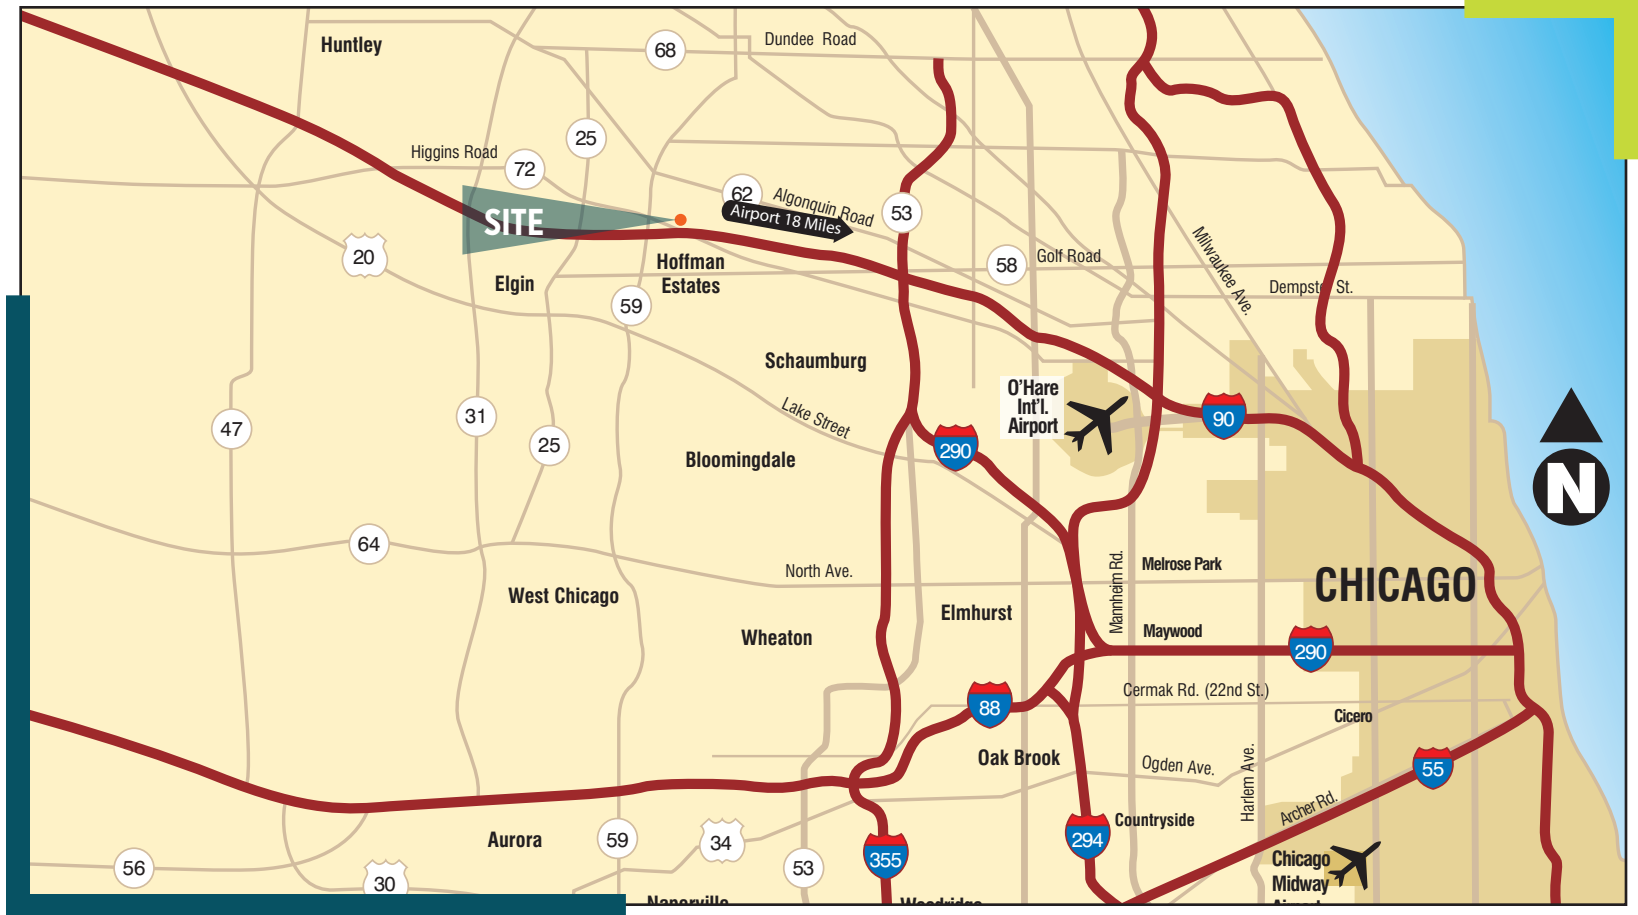

H-90 Regional Map

Exclusive Marketing Agents:

Mike Sedjo
847.706.4913
mike.sedjo@cbre.com

Matt Ishikawa
630.573.7068
matt.ishikawa@cbre.com

John Hamilton
847.706.4909
john.hamilton@cbre.com

Jack Brennan
847.706.4925
jack.brennan@cbre.com

A Co-Development of: